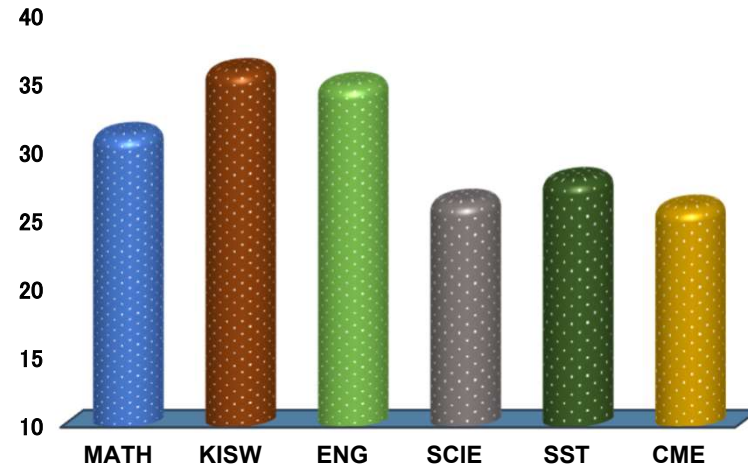

ANASTASIA SOMSOM

REGION: IRINGA

SCHOOL AVERAGE

30.4

DISTRICT: MAFINGA (M)

SUBJECT AND GRADE PERFORMANCE ANALYSIS

SUBJECT RANKING

KISWAHILI	35.9	72%	1
ENGLISH	34.9	70%	2
MATHEMATICS	31.3	63%	3
SOCIAL STUDIES	28.0	56%	4
SCIENCE	26.4	53%	5
CIVIC AND MORAL EDUCATION	26.0	52%	6

SUBJECT GRADE ANALYSIS

SUBJECT/GRADE	A	B	C	D	F
MATHEMATICS	3	10	13	2	0
KISWAHILI	5	16	7	0	0
ENGLISH	4	18	6	0	0
SCIENCE	0	8	12	7	1
SOCIAL STUDIES	0	9	16	3	0
CIVIC AND MORAL	0	10	11	6	1

OVERALL GRADE ANALYSIS

Grade	Count	Total	Percentage
A	1	28	1%
B	12		15%
C	15		19%
D	0		0%
F	0		0%

CHART SUBJECT ANALYSIS

BOYS VS GIRLS PERFORMANCE

	SAT		SAT	28
	9		19	
	31%		30%	

Category	Count	Percentage
REGISTERED	28	100%
SEATED	28	100%
ABSENTEES	0	0%
PASSED	28	100%
FAILED	0	0%